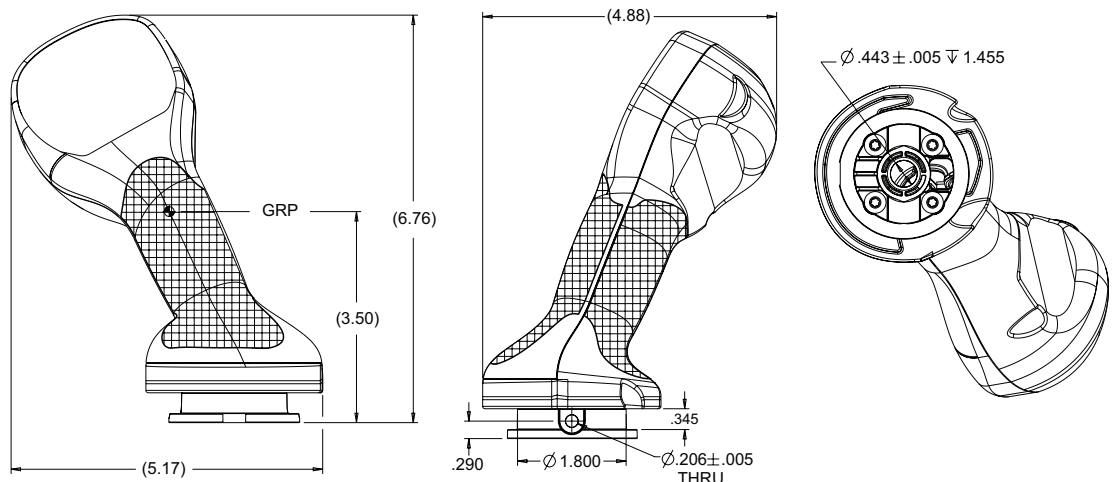

## Contour Grip™ Dimensions Right-Handed Example

**OTTO**  
Expect Excellence.

2 East Main Street  
Carpentersville, IL 60110

p. 847-428-7171  
f. 847-428-1956

[www.ottoexcellence.com](http://www.ottoexcellence.com)