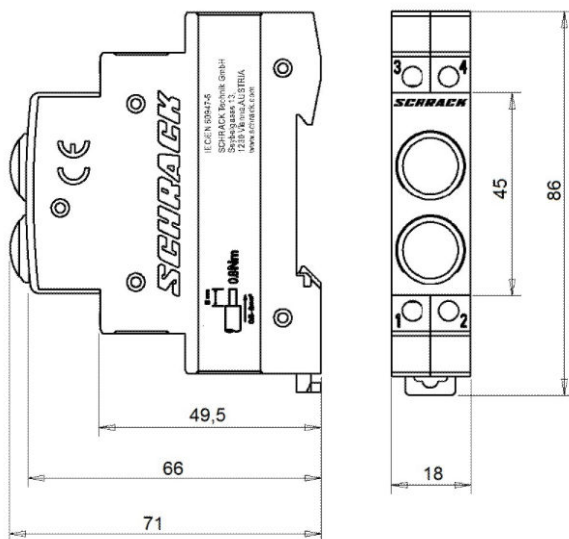

## Schrack-Info

- High visibility of the display due to LED technology
- Low power consumption
- Can be snapped onto DIN rail

## Technical Data

Net length (mm)	86,00
Net width (mm)	18,00
Net height (mm)	71,00
Min. ambient temperature (°C)	-5
Max. ambient temperature (°C)	65

## Maßbild