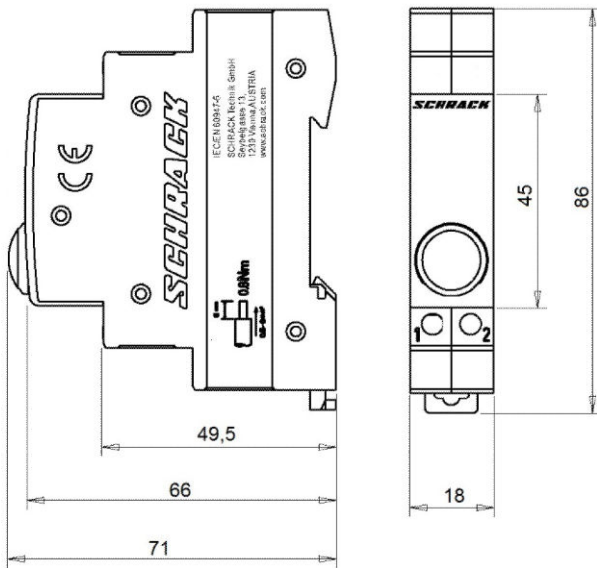

## Schrack-Info

- High visibility of the display due to LED technology
- Low power consumption
- Can be snapped onto DIN rail

## Technical Data

Net length (mm)	86,00
Net width (mm)	18,00
Net height (mm)	71,00
Min. ambient temperature (°C)	-5
Max. ambient temperature (°C)	65

**Circuit diagram: Modular-single-LED AMPARO, red, 230VAC**

## Dimensioned drawing: Modular-single-LED AMPARO, red, 230VAC