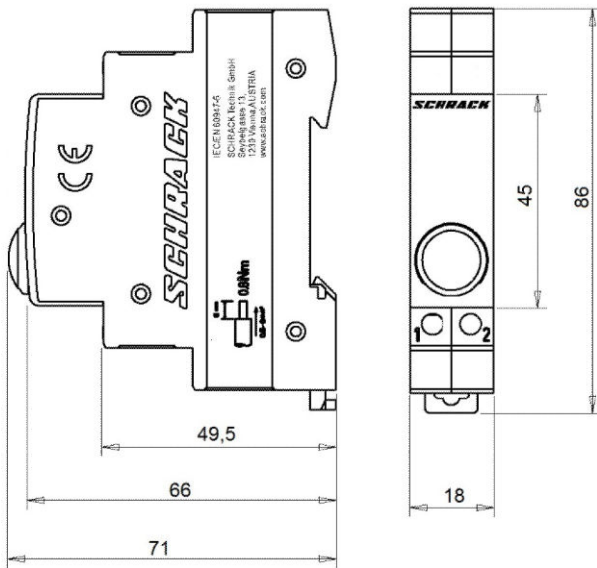

Data Sheet for Article: AZ106802--

Modular-single-LED AMPARO, yellow, 230VAC

Schrack-Info

- High visibility of the display due to LED technology
- Low power consumption
- Can be snapped onto DIN rail

Technical Data

Net length (mm)	86,00
Net width (mm)	18,00
Net height (mm)	71,00
Min. ambient temperature (°C)	-5
Max. ambient temperature (°C)	65

Circuit diagram: Modular-single-LED AMPARO, yellow, 230VAC

Dimensioned drawing: Modular-single-LED AMPARO, yellow, 230VAC

Article Table

DESCRIPTION	Order No.
Modular-single-LED AMPARO, yellow, 230VAC	AZ106802