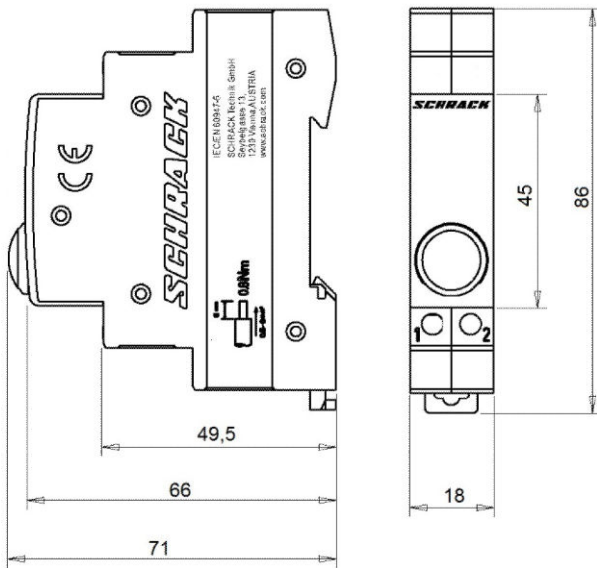

Modular-single-LED AMPARO, blue, 230VAC

Schrack-Info

- High visibility of the display due to LED technology
- Low power consumption
- Can be snapped onto DIN rail

Technical Data

Net length (mm)	86,00
Net width (mm)	18,00
Net height (mm)	71,00
Min. ambient temperature (°C)	-5
Max. ambient temperature (°C)	65

Circuit diagram: Modular-single-LED AMPARO, blue, 230VAC

Dimensioned drawing: Modular-single-LED AMPARO, blue, 230VAC

Article Table

DESCRIPTION	Order No.
Modular-single-LED AMPARO, blue, 230VAC	AZ106803