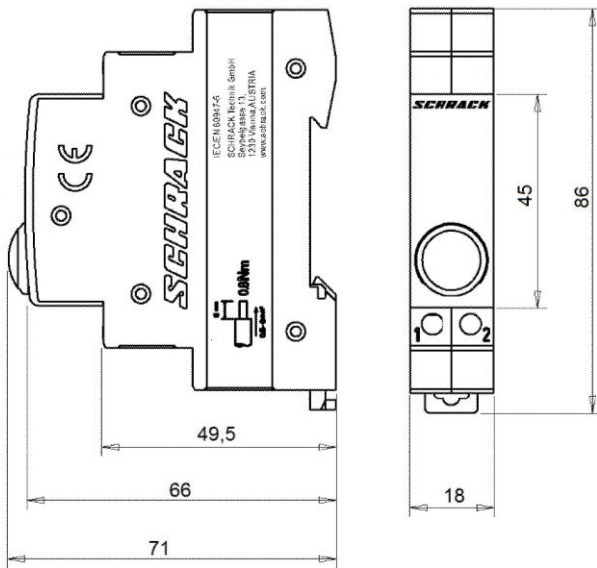

## Schrack-Info

- High visibility of the display due to LED technology
- Low power consumption
- Can be snapped onto DIN rail

## Technical Data

|                               |       |
|-------------------------------|-------|
| Net length (mm)               | 86,00 |
| Net width (mm)                | 18,00 |
| Net height (mm)               | 71,00 |
| Min. ambient temperature (°C) | -5    |
| Max. ambient temperature (°C) | 65    |

## Dimensioned drawing: Modular-single-LED AMPARO, white, 230VAC