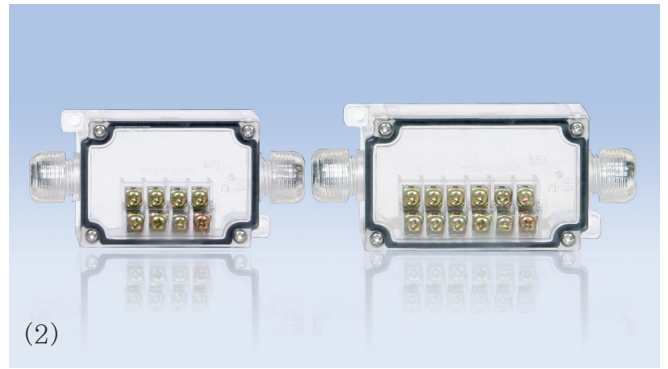

# Terminal Block Box

Terminal Type Box – IP67

Model	Height×Width×Depth (Unit: mm Including cover)
DS-MTB-4P	70 × 50 × 40
DS-MTB-6P	85 × 55 × 40

- Indoor/Outdoor use
- Material: Polyester (PBT/PC)
- Color: Gray

※Please refer to Material Information on Page 13.

**Dimension** (Allowable error: ± 1mm)

Model	Division	H1	H2	H3	H4	H5	H6	H7	H8	H9	H10	H11	W1	W2	W3	W4	D1	D2	D3	A1	A2	A3	A4	A5	A6	D4
DS-MTB-6P		47.5	43.5	39.5	60.5	53.5	44.5	37.5	34.5	81	85	121	23.5	45	51	55	14.5	16	32	39.5	72	85	20.5	45	55	8

Model	Division	H1	H2	H3	H4	H5	H6	H7	H8	H9	H10	H11	W1	W2	W3	W4	D1	D2	D3	A1	A2	A3	A4	A5	A6	D4
DS-MTB-4P		40	36	32	50	45	37	30	27	66	70	100	21	40	46	50	14.5	16	32	32	57	70	18	40	50	8

Model	Height×Width×Depth (Unit: mm Including cover)
DS-PG-4P	85 × 55 × 40
DS-PG-6P	90 × 75 × 40
DS-PG-10P	110 × 75 × 40
DS-PG-15P	100 × 200 × 70
DS-PG-20P	170 × 160 × 70
DS-PG-4PT	85 × 55 × 40
DS-PG-6PT	90 × 75 × 40
DS-PG-15PT	100 × 200 × 70
DS-PG-20PT	110 × 230 × 70
DS-PG-40PT	110 × 230 × 70

Model	Height×Width×Depth (Unit: mm Including cover)
DS-PC-4P	50 × 70 × 40
DS-PC-6P	55 × 85 × 40

- Indoor/Outdoor use
- (1) • Material: AC (PC/ABS)
- Color: Gray
- (2) • Material: Polyester (PBT/PC)
- Color: Clear