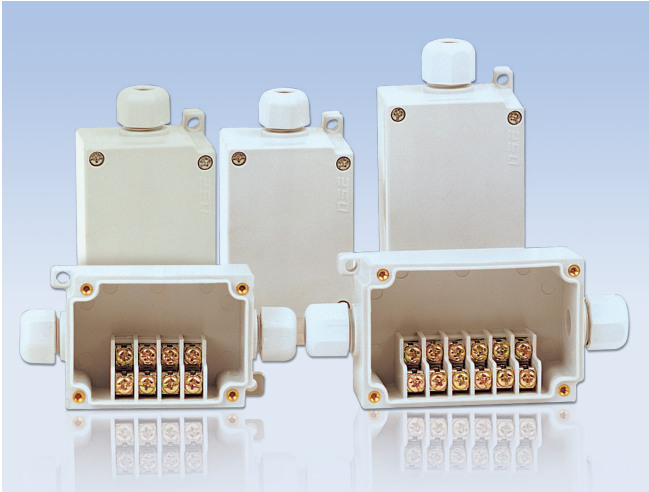

# Terminal Block Box

Terminal Type Box – IP67

Model	Height×Width×Depth (Unit: mm Including cover)
DS-MTB-4P	70 × 50 × 40
DS-MTB-6P	85 × 55 × 40

- Indoor/Outdoor use
- Material: Polyester (PBT/PC)
- Color: Gray

Model	Division	H1	H2	H3	H4	H5	H6	H7	H8	H9	H10	H11	W1	W2	W3	W4	D1	D2	D3	A1	A2	A3	A4	A5	A6	D4
DS-MTB-4P		40	36	32	50	45	37	30	27	66	70	100	21	40	46	50	14.5	16	32	32	57	70	18	40	50	8

Model	Height×Width×Depth (Unit: mm Including cover)
DS-PG-4P	85 × 55 × 40
DS-PG-6P	90 × 75 × 40
DS-PG-10P	110 × 75 × 40
DS-PG-15P	100 × 200 × 70
DS-PG-20P	170 × 160 × 70
DS-PG-4PT	85 × 55 × 40
DS-PG-6PT	90 × 75 × 40
DS-PG-15PT	100 × 200 × 70
DS-PG-20PT	110 × 230 × 70
DS-PG-40PT	110 × 230 × 70

Model	Height×Width×Depth (Unit: mm Including cover)
DS-PC-4P	50 × 70 × 40
DS-PC-6P	55 × 85 × 40

- Indoor/Outdoor use
- (1) • Material: AC (PC/ABS)
- Color: Gray
- (2) • Material: Polyester (PBT/PC)
- Color: Clear