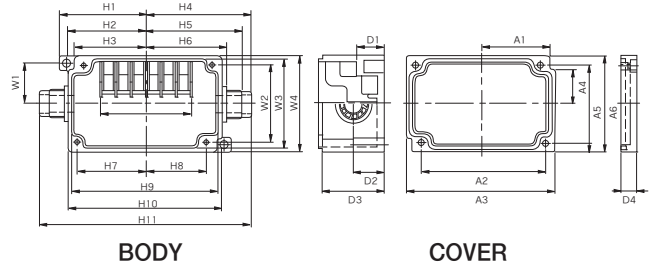

# Terminal Block Box

Terminal Type Box – IP67

Model	Height×Width×Depth (Unit: mm Including cover)
DS-MTB-4P	70 × 50 × 40
DS-MTB-6P	85 × 55 × 40

- Indoor/Outdoor use
- Material: Polyester (PBT/PC)
- Color: Gray

※Please refer to Material Information on Page 13.

**Dimension** (Allowable error: ± 1mm)

Model	Division	H1	H2	H3	H4	H5	H6	H7	H8	H9	H10	H11	W1	W2	W3	W4	D1	D2	D3	A1	A2	A3	A4	A5	A6	D4
DS-MTB-6P		47.5	43.5	39.5	60.5	53.5	44.5	37.5	34.5	81	85	121	23.5	45	51	55	14.5	16	32	39.5	72	85	20.5	45	55	8

Model	Division	H1	H2	H3	H4	H5	H6	H7	H8	H9	H10	H11	W1	W2	W3	W4	D1	D2	D3	A1	A2	A3	A4	A5	A6	D4
DS-MTB-4P		40	36	32	50	45	37	30	27	66	70	100	21	40	46	50	14.5	16	32	32	57	70	18	40	50	8

Model	Height×Width×Depth (Unit: mm Including cover)
DS-PG-4P	85 × 55 × 40
DS-PG-6P	90 × 75 × 40
DS-PG-10P	110 × 75 × 40
DS-PG-15P	100 × 200 × 70
DS-PG-20P	170 × 160 × 70
DS-PG-4PT	85 × 55 × 40
DS-PG-6PT	90 × 75 × 40
DS-PG-15PT	100 × 200 × 70
DS-PG-20PT	110 × 230 × 70
DS-PG-40PT	110 × 230 × 70

Model	Height×Width×Depth (Unit: mm Including cover)
DS-PC-4P	50 × 70 × 40
DS-PC-6P	55 × 85 × 40

- Indoor/Outdoor use
- (1) • Material: AC (PC/ABS)
- Color: Gray
- (2) • Material: Polyester (PBT/PC)
- Color: Clear