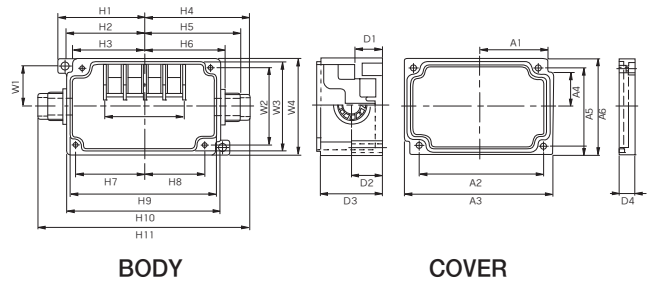

# Terminal Block Box

Terminal Type Box – IP67

Model	Height×Width×Depth (Unit: mm Including cover)
DS-MTB-4P	70 × 50 × 40
DS-MTB-6P	85 × 55 × 40

- Indoor/Outdoor use
- Material: Polyester (PBT/PC)
- Color: Gray

※Please refer to Material Information on Page 13.

**Dimension** (Allowable error: ± 1mm)

Model	Division	H1	H2	H3	H4	H5	H6	H7	H8	H9	H10	H11	W1	W2	W3	W4	D1	D2	D3	A1	A2	A3	A4	A5	A6	D4
DS-MTB-6P		47.5	43.5	39.5	60.5	53.5	44.5	37.5	34.5	81	85	121	23.5	45	51	55	14.5	16	32	39.5	72	85	20.5	45	55	8

Model	Division	H1	H2	H3	H4	H5	H6	H7	H8	H9	H10	H11	W1	W2	W3	W4	D1	D2	D3	A1	A2	A3	A4	A5	A6	D4
DS-MTB-4P		40	36	32	50	45	37	30	27	66	70	100	21	40	46	50	14.5	16	32	32	57	70	18	40	50	8

Model	Height×Width×Depth (Unit: mm Including cover)
DS-PG-4P	85 × 55 × 40
DS-PG-6P	90 × 75 × 40
DS-PG-10P	110 × 75 × 40
DS-PG-15P	100 × 200 × 70
DS-PG-20P	170 × 160 × 70
DS-PG-4PT	85 × 55 × 40
DS-PG-6PT	90 × 75 × 40
DS-PG-15PT	100 × 200 × 70
DS-PG-20PT	110 × 230 × 70
DS-PG-40PT	110 × 230 × 70

Model	Height×Width×Depth (Unit: mm Including cover)
DS-PC-4P	50 × 70 × 40
DS-PC-6P	55 × 85 × 40

- Indoor/Outdoor use
- (1) • Material: AC (PC/ABS)
- Color: Gray
- (2) • Material: Polyester (PBT/PC)
- Color: Clear