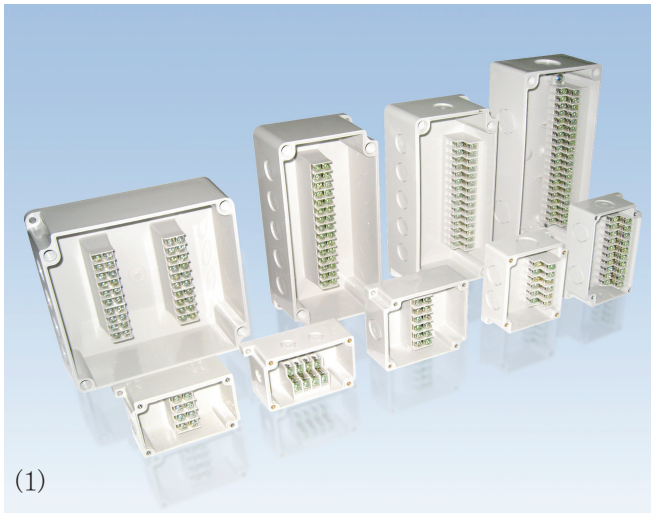

# Terminal Block Box

Terminal Type Box – IP67

Model	Height×Width×Depth (Unit: mm Including cover)
DS-MTB-4P	70 × 50 × 40
DS-MTB-6P	85 × 55 × 40

- Indoor/Outdoor use
- Material: Polyester (PBT/PC)
- Color: Gray

※Please refer to Material Information on Page 13.

**Dimension** (Allowable error: ± 1mm)

Model	Division	H1	H2	H3	H4	H5	H6	H7	H8	H9	H10	H11	W1	W2	W3	W4	D1	D2	D3	A1	A2	A3	A4	A5	A6	D4
DS-MTB-6P		47.5	43.5	39.5	60.5	53.5	44.5	37.5	34.5	81	85	121	23.5	45	51	55	14.5	16	32	39.5	72	85	20.5	45	55	8

Model	Division	H1	H2	H3	H4	H5	H6	H7	H8	H9	H10	H11	W1	W2	W3	W4	D1	D2	D3	A1	A2	A3	A4	A5	A6	D4
DS-MTB-4P		40	36	32	50	45	37	30	27	66	70	100	21	40	46	50	14.5	16	32	32	57	70	18	40	50	8

Model	Height×Width×Depth (Unit: mm Including cover)
DS-PG-4P	85 × 55 × 40
DS-PG-6P	90 × 75 × 40
DS-PG-10P	110 × 75 × 40
DS-PG-15P	100 × 200 × 70
DS-PG-20P	170 × 160 × 70
DS-PG-4PT	85 × 55 × 40
DS-PG-6PT	90 × 75 × 40
DS-PG-15PT	100 × 200 × 70
DS-PG-20PT	110 × 230 × 70
DS-PG-40PT	110 × 230 × 70

Model	Height×Width×Depth (Unit: mm Including cover)
DS-PC-4P	50 × 70 × 40
DS-PC-6P	55 × 85 × 40

- Indoor/Outdoor use
- (1) • Material: AC (PC/ABS)
- Color: Gray
- (2) • Material: Polyester (PBT/PC)
- Color: Clear