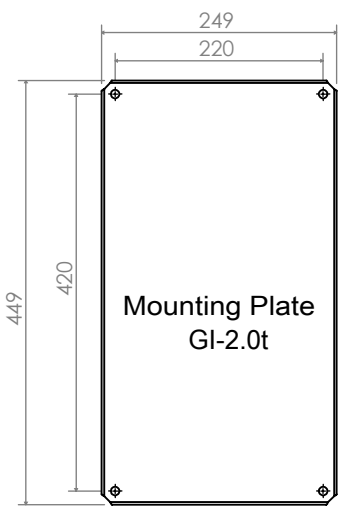

Finish: RAL7035 Powder Coating

Note :

NS NONSTONE		Drawing NO. FT503020 500-300-200(mm)					
		⊕	Drawn By	Review By	Approve By		
		SCALE:1:8	Nancy Lo			Date	2016/4/6