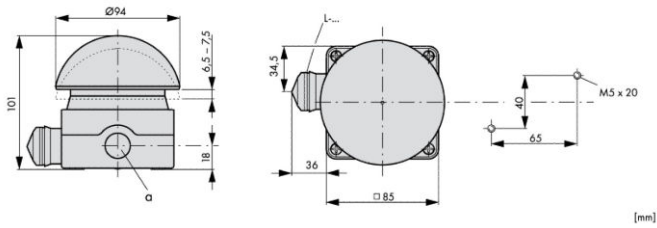

Data Sheet for Article: MM229749--

Coarse manual switch black 1N/O, 1N/C spring - return

Technical Data

Illumination	non-illuminated
Colour	Black
Make-up	Mushroom pushbuttons
Function	spring-return
IP Rating	IP69K IP67
Diameter (mm)	94
Inlets	3xM20 / 1xM16
shock resistance	30G
Ambient temperature Open (°C)	-25°C...+70°C
Climatic proofing	Damp heat, constant, to IEC 60068-2-78 Damp heat, cyclic, to IEC 60068-2-30
Standards	IEC/EN 60947, VDE 0660
Actuating force (N)	5
Lifespan, mechanical	5000000 Operations
Operating frequency	< 3600 Operations
Mounting position	any
Type No.	FAK-S/KC11/I

Dimensioned drawing: Coarse manual switch black 1N/O, 1N/C spring - return

Article Table

DESCRIPTION	Order No.
Coarse manual switch black 1N/O, 1N/C spring - return	MM229749