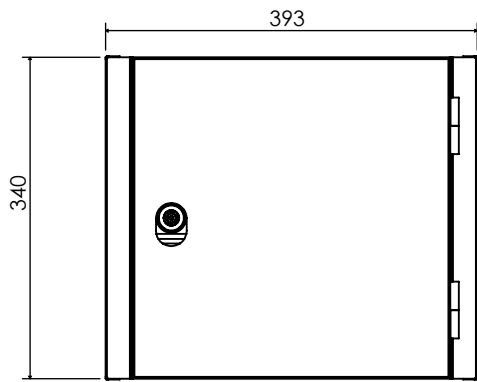

TOP VIEW

LSIDE VIEW

FRONT VIEW

RSIDE VIEW

REAR VIEW

BOTTOM VIEW

INDOOR : CR 1.2mm

備註 :