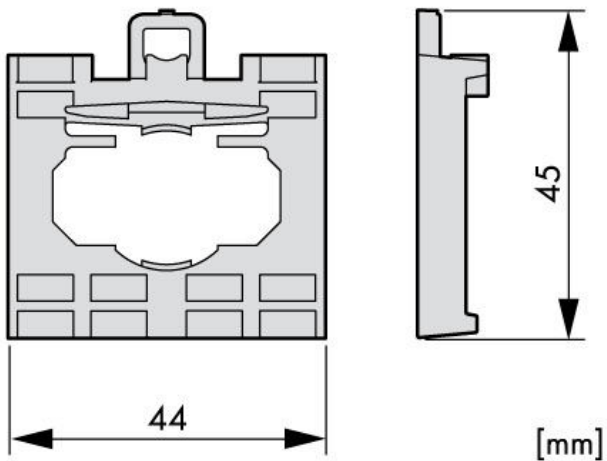

Data Sheet for Article: MM279437--

Fixing adapter, 4 mounting locations

Technical Data

Make-up	accessories
shock resistance	30G
Ambient temperature Open (°C)	-25°C...+70°C
Climatic proofing	Damp heat, constant, to IEC 60068-2-78 Damp heat, cyclic, to IEC 60068-2-30
Standards	IEC/EN 60947, VDE 0660
Mounting position	any
Type No.	M22-A4

Dimensioned drawing: Fixing adapter, 4 mounting locations

Article Table

DESCRIPTION	Order No.
Fixing adapter, 4 mounting locations	MM279437