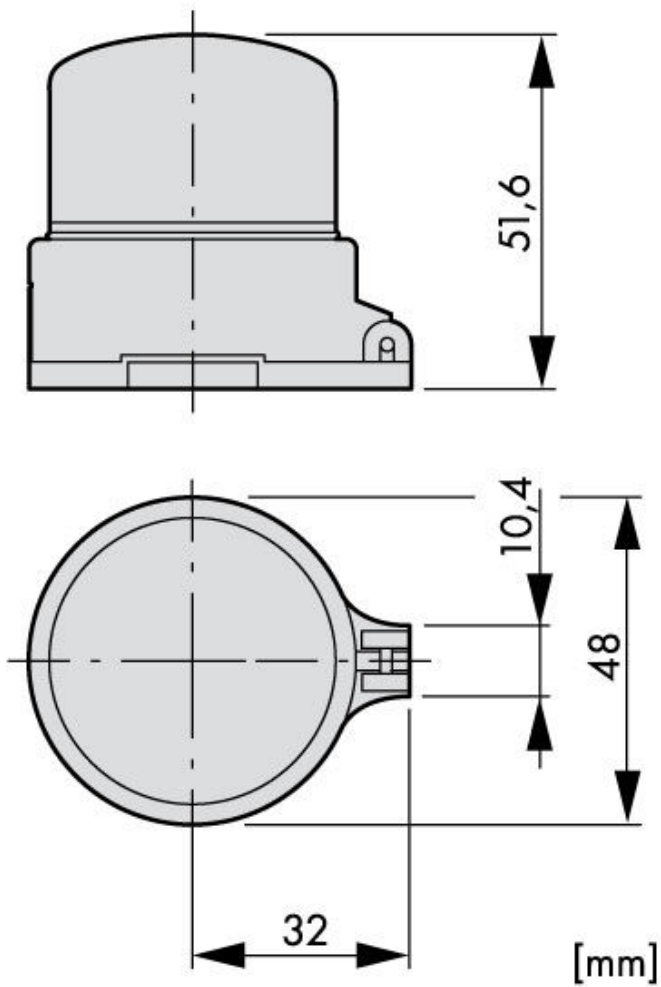

**Maßbild****Article Table**

DESCRIPTION	Order No.
Sealable shroud	MM216397