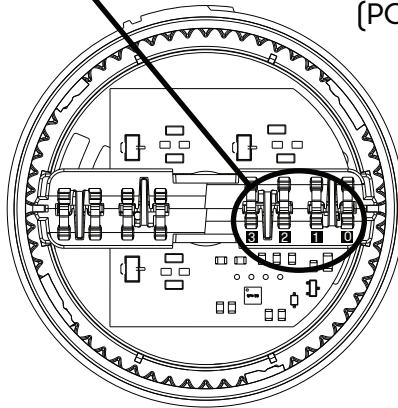

BEACON (PC7DRB)

BEACON STEADY/FLASHING MODULE (PC7DCB)

DIP SWITCH SETTINGS:
OFF = ROTATING SPEED 1 (90RPM)
"ON" = ROTATING SPEED 2 (180RPM)

MULTICOLOR MODULES

	INPUTS		
	1	2	3
GREEN	X		
YELLOW		X	
RED			X
BLUE	X	X	
MAGENTA		X	X
TURQUOISE	X		X
WHITE	X	X	X

INPUT 0 = COMMON

BEACON
(PC7DMB)

IN-LINE
(PC7DM)

IN-LINE MULTIFUNCTION MODULE (PC7DF)

	SWITCH SETTINGS		
	S1	S2	
STEADY	OFF	OFF	
FLASHING	ON	OFF	(2Hz)
1X STROBE	ON	ON	(1.4Hz)
2X STROBE	OFF	ON	(1.4Hz)