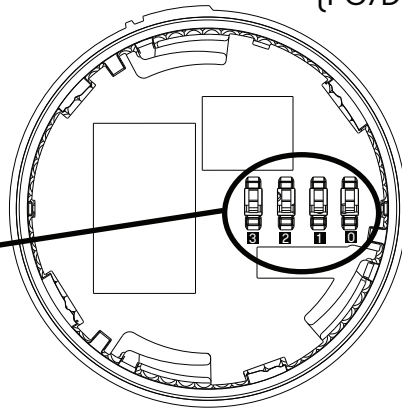

MULTICOLOR MODULES

	INPUTS		
	1	2	3
GREEN	X		
YELLOW		X	
RED			X
BLUE	X	X	
MAGENTA		X	X
TURQUOISE	X		X
WHITE	X	X	X

INPUT 0 = COMMON

BEACON
(PC7DMB)