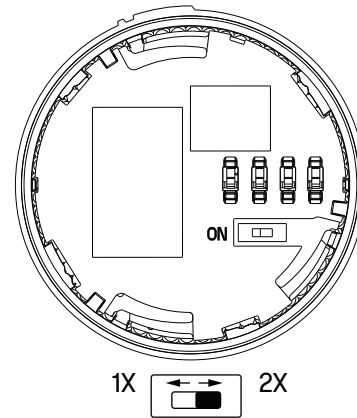

BEACON (PC7DRB)

BEACON STEADY/FLASHING MODULE (PC7DCB)

DIP SWITCH SETTINGS:
OFF = ROTATING SPEED 1 (90RPM)
"ON" = ROTATING SPEED 2 (180RPM)

MULTICOLOR MODULES

	INPUTS		
	1	2	3
GREEN	X		
YELLOW		X	
RED			X
BLUE	X	X	
MAGENTA		X	X
TURQUOISE	X		X
WHITE	X	X	X