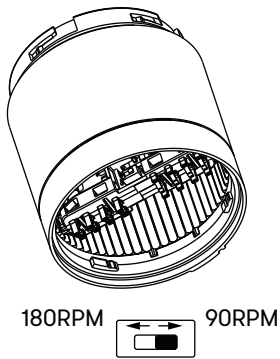

Modul-Perfect 70 Signal Tower Light Modules

-30°C to +70°C (-22°F to +158°F) UL Type 4/4X/13 IP66/ IP67*

WARNING

AVERTISSEMENT

WARNUNG

AVVERTENZA

ATENÇÃO

ADVERTENCIA

Do not use strobe lights around anyone suffering from cerebral disorders (epilepsy). Strobe lights may cause seizures to occur.

Ne pas utiliser de stroboscopique à proximité de personnes souffrant de problèmes cérébraux (épilepsie), afin d'éviter tout risque de crise.

Verwenden Sie keine Blitzleuchten-Module im Nahbereich von Personen die an Epilepsie leiden.

Non usare luci stroboscopiche nelle vicinanze di persone sofferenti di epilessia.

Não usar luzes strobe perto de pessoas sofrendo de problemas cerebrais (epilepsia). Estas luzes podem provocar um ataque.

No utilizar luz estroboscópica alrededor de personas con problemas cerebrales (epilepsia). La luz estroboscópica puede causar ataques epilépticos.

ROTATING MODULES IN-LINE (PC7DR)