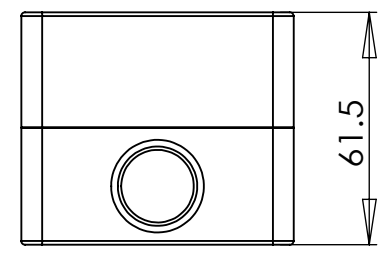

PRODUCT SPECIFICATION

- * Plastic material (ABS)
- * Wall hanging type, with dia 22mm mounting hole, IP65
- * Control box can be assembled with any 22mm pushbutton and switches
- * Color: Grey/Black or Yellow/Black

UNLESS OTHERWISE SPECIFIED: DIMENSIONS ARE IN MILLIMETERS SURFACE FINISH: TOLERANCES: LINEAR: ANGULAR:		FINISH:		DEBUR AND BREAK SHARP EDGES		DO NOT SCALE DRAWING		REVISION		
						PAUSPICIOUS				
						TITLE: B1 box - 1 hole				
						MATERIAL:		DWG NO. B1		A4
						WEIGHT:		SCALE:1:2		SHEET 1 OF 1