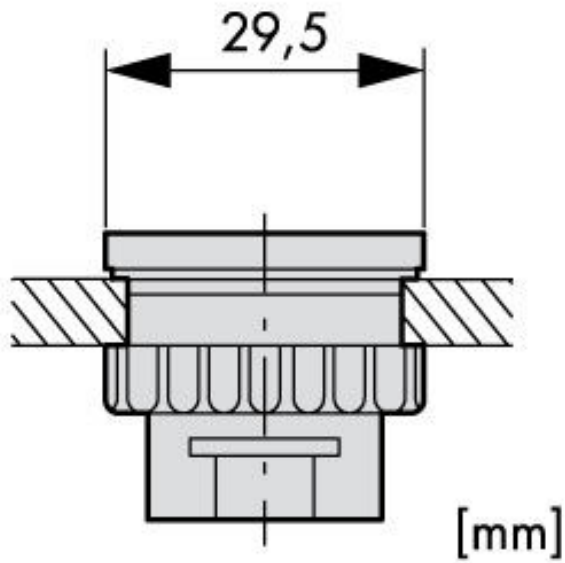

Data Sheet for Article: MM216388--

Blanking plug, grey

Technical Data

Series	MM
Illumination	non-illuminated
Colour	Grey
Make-up	accessories
shock resistance	30G
Ambient temperature Open (°C)	-25°C...+70°C
Climatic proofing	Damp heat, constant, to IEC 60068-2-78 Damp heat, cyclic, to IEC 60068-2-30
Standards	IEC/EN 60947, VDE 0660
Mounting position	any
Type No.	M22-B

Maßbild

Article Table

DESCRIPTION	Order No.
Blanking plug, grey	MM216388