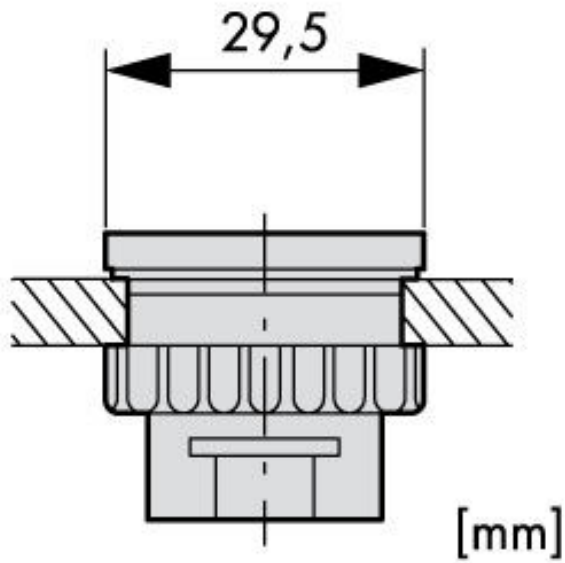

Data Sheet for Article: MM216390--

Blanking plug, black

Technical Data

Series	MM
Illumination	non-illuminated
Colour	Black
Make-up	accessories
shock resistance	30G
Ambient temperature Open (°C)	-25°C...+70°C
Climatic proofing	Damp heat, constant, to IEC 60068-2-78 Damp heat, cyclic, to IEC 60068-2-30
Standards	IEC/EN 60947, VDE 0660
Mounting position	any
Type No.	M22S-B

Maßbild

Article Table

DESCRIPTION	Order No.
Blanking plug,black	MM216390