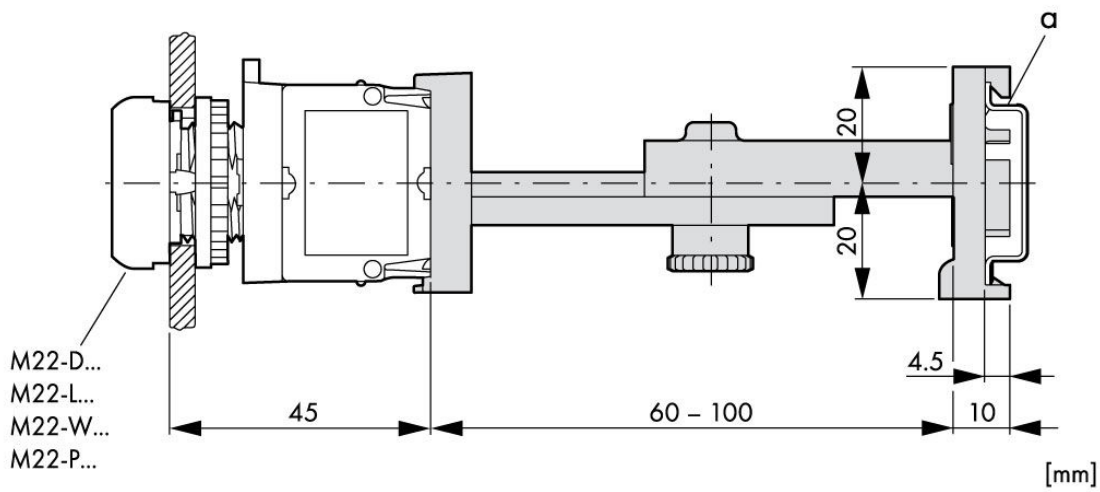

# Telescopic clip

## Technical Data

Series	MM
Illumination	non-illuminated
Make-up	accessories
shock resistance	30G
Ambient temperature Open (°C)	-25°C...+70°C
Climatic proofing	Damp heat, constant, to IEC 60068-2-78 Damp heat, cyclic, to IEC 60068-2-30
Standards	IEC/EN 60947, VDE 0660
Mounting position	any
Type No.	M22-TC

## Maßbild

## Article Table

DESCRIPTION	Order No.
Telescopic clip	MM216398