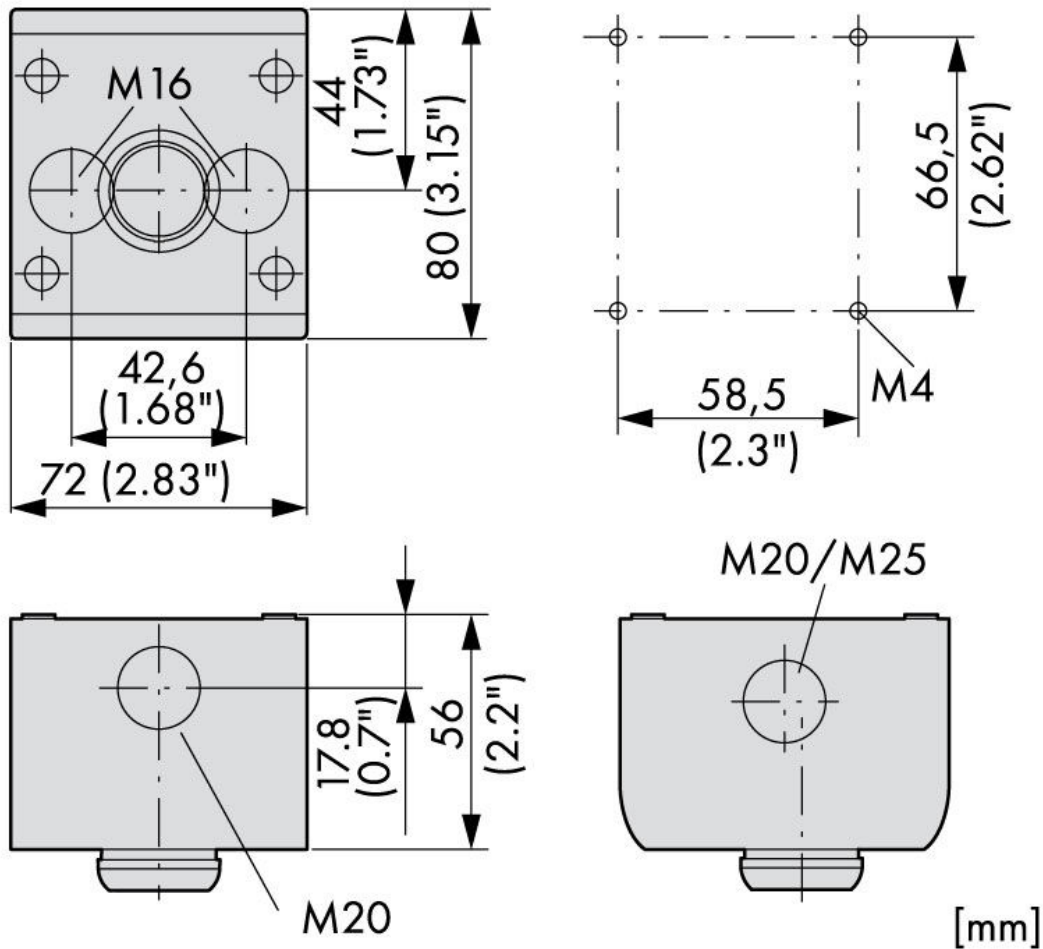

Data Sheet for Article: MM216522--

Complete enclosure with push button green, `I` 1NO+1NC

IP67

Technical Data

Series	MM-SET
Illumination	non-illuminated
Colour	Black/light gray
Device category	1
Make-up	Surface mount housing
IP Rating	IP69K IP67
shock resistance	30G
Ambient temperature Open (°C)	-25°C...+70°C
Climatic proofing	Damp heat, constant, to IEC 60068-2-78 Damp heat, cyclic, to IEC 60068-2-30
Standards	IEC/EN 60947, VDE 0660
Actuating force (N)	5
Lifespan, mechanical	5000000 Operations
Operating frequency	< 3600 Operations
Mounting position	any
Type No.	M22-D-G-X1/KC11/I

Maßbild

Article Table

DESCRIPTION	Order No.
Complete enclosure with push button green, '1' 1NO+1NC IP67	MM216522