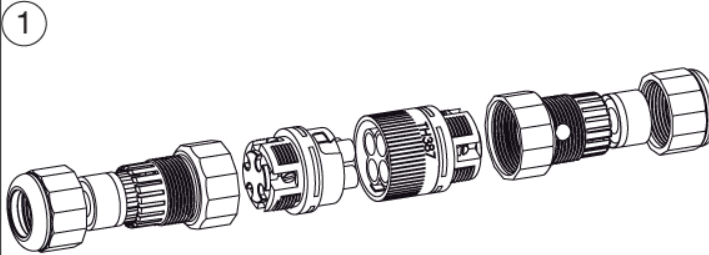

MADE IN ITALY

**TH387**  
**2-3-4-5 POLES**

①

③

**Versione a vite standard**  
*Screw terminals*  
Code: THB.XXX.XXX (THR.XXX.XXX)

③.1

**Versione perforazione isolante**  
*Piercing terminals version*  
Code: THP.XXX.XXX

**4 POLES**

No sguainatura  
No unsheathing

④

⑤

Chiave speciale di fissaggio rapido

**TH387**  
**2-3-4-5 POLES**

Versione a parete  
Panel-mounting version

Visit us on [www.techno.it](http://www.techno.it)

Accessori su richiesta  
Accessories on request

**IP68**

**30m**  
**3bar**

**TH387**  
**4-5 POLES**

**Screw terminals**  
Screws must be closed using a torque of: 0.8 Nm for pressure wire 4 POLES  
Screws must be closed using a torque of: 0.2 Nm for pressure wire 5 POLES