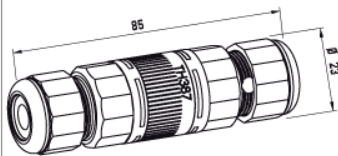

MADE IN ITALY

**TH387**  
**2-3-4-5 POLES**

①

③

**Versione a vite standard**  
*Screw terminals*  
Code: THB.XXX.XXX (THR.XXX.XXX)

③.1

**Versione perforazione isolante**  
*Piercing terminals version*  
Code: THP.XXX.XXX