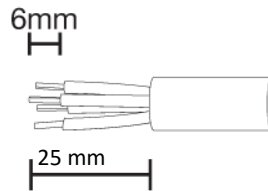

MADE IN ITALY

**TH387**  
**2-3-4-5 POLES**

①

③

**Versione a vite standard**  
*Screw terminals*  
Code: THB.XXX.XXX (THR.XXX.XXX)

③.1

**Versione perforazione isolante**  
*Piercing terminals version*  
Code: THP.XXX.XXX

**4 POLES**

No sguainatura  
No unsheathing

④

⑤

Chiave speciale di fissaggio rapido

**TH387**  
**2-3-4-5 POLES**

Versione a parete  
Panel-mounting version

Visit us on [www.techno.it](http://www.techno.it)

Accessori su richiesta  
Accessories on request

**IP68**

**30m**  
**3bar**

**TH387**  
**4-5 POLES**

**Screw terminals**  
Screws must be closed using a torque of: 0.8 Nm for pressure wire 4 POLES  
Screws must be closed using a torque of: 0.2 Nm for pressure wire 5 POLES