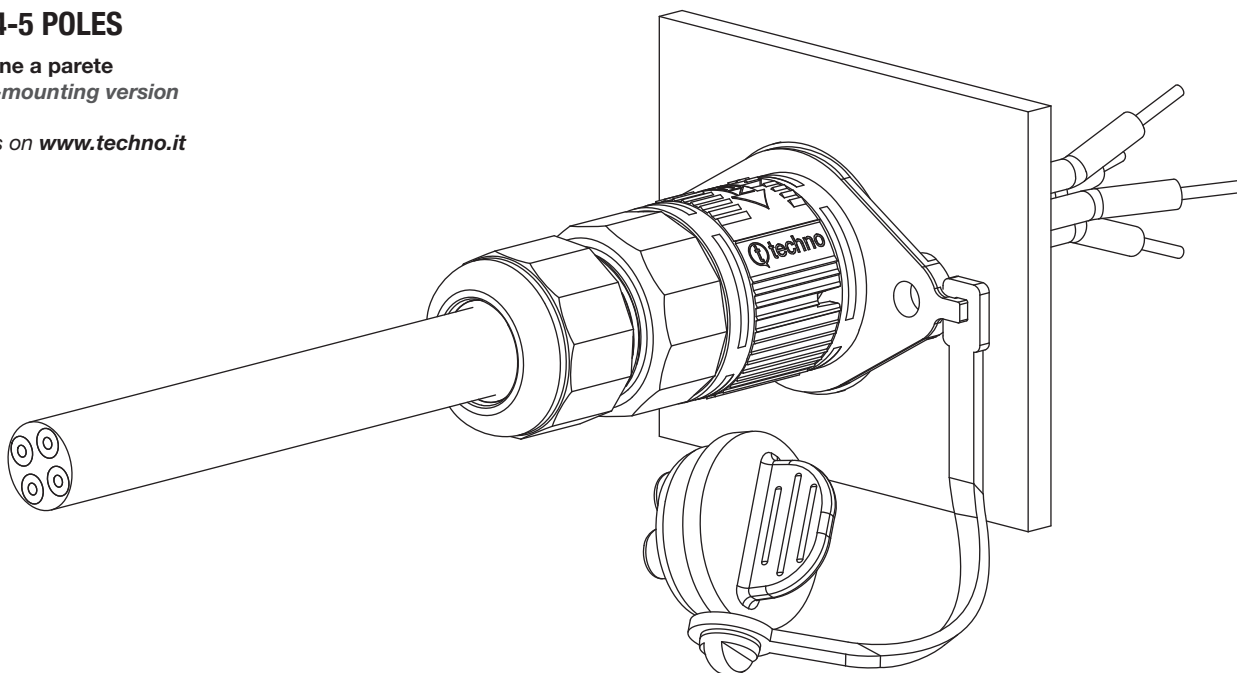

mini  
**TEE**  
PLUG

**TH387**

**IP68 3bar**

**MADE IN ITALY**

**Versione a vite standard**  
*Screw terminals*  
Code: THB.XXX.XXX (THR.XXX.XXX)

**4 POLES**

①	←	①
②	←	②
③	←	③
④	←	④
⊖	←	⑤

③.1

**Versione perforazione isolante**  
*Piercing terminals version*  
Code: THP.XXX.XXX

No sguainatura  
No unsheathing

**TH387**  
**2-3-4-5 POLES**

Versione a parete  
Panel-mounting version

Visit us on [www.techno.it](http://www.techno.it)

Accessori su richiesta  
Accessories on request

**IP68**

**30m**  
**3bar**

Omologato e certificato secondo EN61984.  
Approved and certified in accordance with EN61984.

mini  
**TEE**  
PLUG

**TH387**

IP68 3bar

MADE IN ITALY

**TH387**  
**2-3-4-5 POLES**

①

③

**Versione a vite standard**  
*Screw terminals*  
Code: THB.XXX.XXX (THR.XXX.XXX)

③.1

**Versione perforazione isolante**  
*Piercing terminals version*  
Code: THP.XXX.XXX