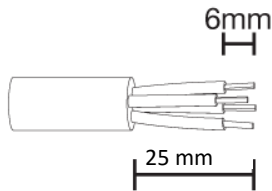

MADE IN ITALY

**TH387**  
**2-3-4-5 POLES**

①

③

**Versione a vite standard**  
*Screw terminals*  
Code: THB.XXX.XXX (THR.XXX.XXX)

③.1

**Versione perforazione isolante**  
*Piercing terminals version*  
Code: THP.XXX.XXX

**4 POLES**

No sguainatura  
No unsheathing

④

⑤

Chiave speciale di fissaggio rapido

**TH387**  
**2-3-4-5 POLES**

Versione a parete  
Panel-mounting version

Visit us on [www.techno.it](http://www.techno.it)

Accessori su richiesta  
Accessories on request

**IP68**

**30m**  
**3bar**

**TH387**  
**4-5 POLES**

**Screw terminals**  
Screws must be closed using a torque of: 0.8 Nm for pressure wire 4 POLES  
Screws must be closed using a torque of: 0.2 Nm for pressure wire 5 POLES