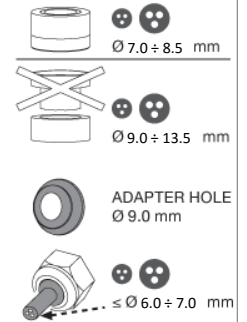

Accessori su richiesta  
Accessories on request

**IP68**

**30m**  
**3bar**

Omologato e certificato secondo EN61984.  
Approved and certified in accordance with EN61984.

mini  
**TEE**  
PLUG

**TH387**

IP68 3bar

MADE IN ITALY

**TH387**  
**2-3-4-5 POLES**

①

③

**Versione a vite standard**  
*Screw terminals*  
Code: THB.XXX.XXX (THR.XXX.XXX)

③.1

**Versione perforazione isolante**  
*Piercing terminals version*  
Code: THP.XXX.XXX

Accessori su richiesta  
Accessories on request

**IP68**

**30m**  
**3bar**

**TH387**  
**4-5 POLES**

**Screw terminals**  
Screws must be closed using a torque of: 0.8 Nm for pressure wire 4 POLES  
Screws must be closed using a torque of: 0.2 Nm for pressure wire 5 POLES