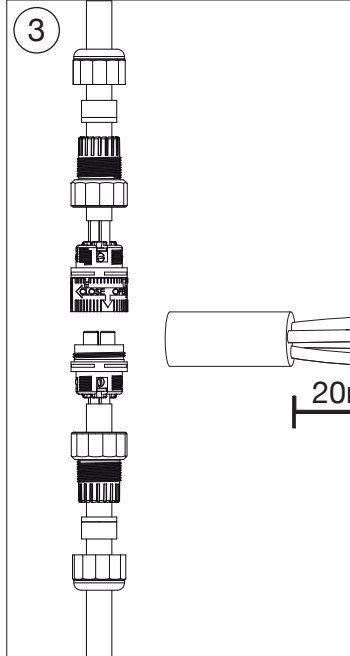

mini  
**TEE**  
PLUG

**TH387**

**IP68 3bar**

**MADE IN ITALY**

**Versione a vite standard**  
*Screw terminals*  
Code: THB.XXX.XXX (THR.XXX.XXX)

**4 POLES**

①	←	①
②	←	②
③	←	③
④	←	④
⊖	←	⑤

③.1

Accessori su richiesta  
Accessories on request

**IP68**

**30m**  
**3bar**

Omologato e certificato secondo EN61984.  
Approved and certified in accordance with EN61984.

mini  
**TEE**  
PLUG

**TH387**

IP68 3bar

MADE IN ITALY

**TH387**  
**2-3-4-5 POLES**

①

③

**Versione a vite standard**  
*Screw terminals*  
Code: THB.XXX.XXX (THR.XXX.XXX)

③.1

**Versione perforazione isolante**  
*Piercing terminals version*  
Code: THP.XXX.XXX

Accessori su richiesta  
Accessories on request

**IP68**

**30m**  
**3bar**

**TH387**  
**4-5 POLES**

**Screw terminals**  
Screws must be closed using a torque of: 0.8 Nm for pressure wire 4 POLES  
Screws must be closed using a torque of: 0.2 Nm for pressure wire 5 POLES