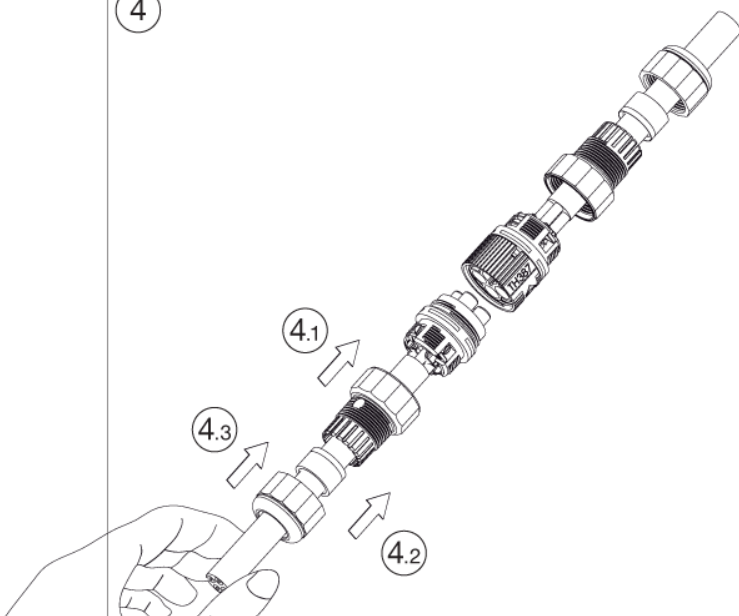

MADE IN ITALY

**TH387**  
**2-3-4-5 POLES**

①

③

**Versione a vite standard**  
*Screw terminals*  
Code: THB.XXX.XXX (THR.XXX.XXX)

③.1

**Versione perforazione isolante**  
*Piercing terminals version*  
Code: THP.XXX.XXX

**4 POLES**

No sguainatura  
No unsheathing

④

⑤

Chiave speciale di fissaggio rapido

**TH387**  
**2-3-4-5 POLES**

Versione a parete  
Panel-mounting version

Visit us on [www.techno.it](http://www.techno.it)

Accessori su richiesta  
Accessories on request

**IP68**

**30m**  
**3bar**

**TH387**  
**4-5 POLES**

**Screw terminals**  
Screws must be closed using a torque of: 0.8 Nm for pressure wire 4 POLES  
Screws must be closed using a torque of: 0.2 Nm for pressure wire 5 POLES