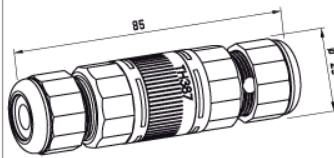

MADE IN ITALY

**TH387**  
**2-3-4-5 POLES**

①

③

**Versione a vite standard**  
*Screw terminals*  
Code: THB.XXX.XXX (THR.XXX.XXX)

③.1

**Versione perforazione isolante**  
*Piercing terminals version*  
Code: THP.XXX.XXX

**4 POLES**

No sguainatura  
No unsheathing

④

⑤

Chiave speciale di fissaggio rapido

**TH387**  
**2-3-4-5 POLES**

Versione a parete  
Panel-mounting version

Visit us on [www.techno.it](http://www.techno.it)

Accessori su richiesta  
Accessories on request

**IP68**

**30m**  
**3bar**

**TH387**  
**4-5 POLES**

**Screw terminals**  
Screws must be closed using a torque of: 0.8 Nm for pressure wire 4 POLES  
Screws must be closed using a torque of: 0.2 Nm for pressure wire 5 POLES