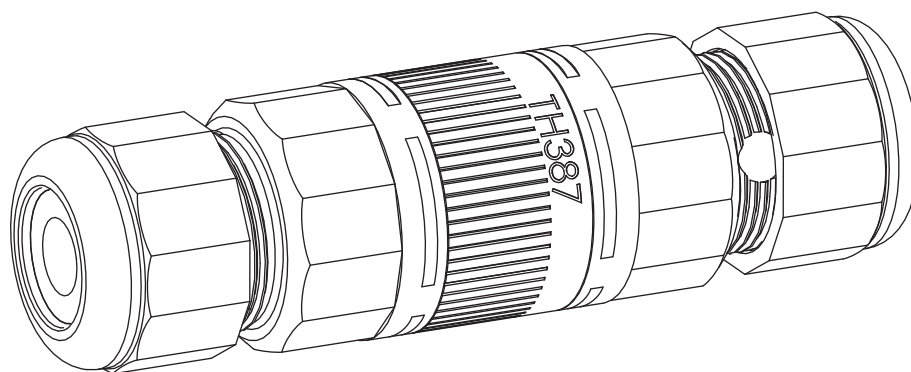

mini  
**TEE**  
PLUG

**TH387**

**IP68 3bar**

**MADE IN ITALY**

**Versione a vite standard**  
*Screw terminals*  
Code: THB.XXX.XXX (THR.XXX.XXX)

**4 POLES**

①	←	①
②	←	②
③	←	③
④	←	④
⊖	←	⑤

③.1

**Versione perforazione isolante**  
*Piercing terminals version*  
Code: THP.XXX.XXX

No sguainatura  
No unsheathing

**TH387**  
**2-3-4-5 POLES**

Versione a parete  
Panel-mounting version

Visit us on [www.techno.it](http://www.techno.it)

Accessori su richiesta  
Accessories on request

**IP68**

**30m**  
**3bar**

Omologato e certificato secondo EN61984.  
Approved and certified in accordance with EN61984.

mini  
**TEE**  
PLUG

**TH387**

IP68 3bar

MADE IN ITALY

**TH387**  
**2-3-4-5 POLES**

①

③

**Versione a vite standard**  
*Screw terminals*  
Code: THB.XXX.XXX (THR.XXX.XXX)

③.1

**Versione perforazione isolante**  
*Piercing terminals version*  
Code: THP.XXX.XXX