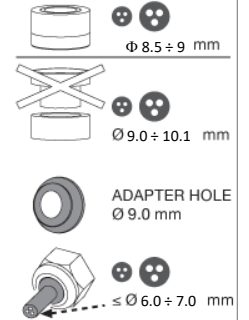

MADE IN ITALY

**TH387**  
**2-3-4-5 POLES**

①

③

**Versione a vite standard**  
*Screw terminals*  
Code: THB.XXX.XXX (THR.XXX.XXX)

③.1

**Versione perforazione isolante**  
*Piercing terminals version*  
Code: THP.XXX.XXX

**4 POLES**

No sguainatura  
No unsheathing

④

⑤

Chiave speciale di fissaggio rapido

**TH387**  
**2-3-4-5 POLES**

Versione a parete  
Panel-mounting version

Visit us on [www.techno.it](http://www.techno.it)

Accessori su richiesta  
Accessories on request

**IP68**

**30m**  
**3bar**

**TH387**  
**4-5 POLES**

**Screw terminals**  
Screws must be closed using a torque of: 0.8 Nm for pressure wire 4 POLES  
Screws must be closed using a torque of: 0.2 Nm for pressure wire 5 POLES