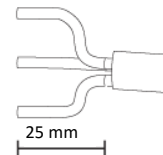

MADE IN ITALY

**TH387**  
**2-3-4-5 POLES**

①

③

**Versione a vite standard**  
*Screw terminals*  
Code: THB.XXX.XXX (THR.XXX.XXX)

③.1

**Versione perforazione isolante**  
*Piercing terminals version*  
Code: THP.XXX.XXX

**4 POLES**

No sguainatura  
No unsheathing

④

⑤

Chiave speciale di fissaggio rapido

**TH387**  
**2-3-4-5 POLES**

Versione a parete  
Panel-mounting version

Visit us on [www.techno.it](http://www.techno.it)

Accessori su richiesta  
Accessories on request

**IP68**

**30m**  
**3bar**

**TH387**  
**4-5 POLES**

**Screw terminals**  
Screws must be closed using a torque of: 0.8 Nm for pressure wire 4 POLES  
Screws must be closed using a torque of: 0.2 Nm for pressure wire 5 POLES