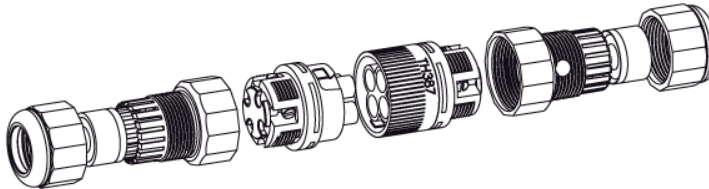

mini  
**TEE**  
PLUG

**TH387**

**IP68 3bar**

**MADE IN ITALY**

**Versione a vite standard**  
*Screw terminals*  
Code: THB.XXX.XXX (THR.XXX.XXX)

**4 POLES**

①	←	①
②	←	②
③	←	③
④	←	④
⊖	←	⑤

③.1

Accessori su richiesta  
Accessories on request

**IP68**

**30m**  
**3bar**

Omologato e certificato secondo EN61984.  
Approved and certified in accordance with EN61984.

mini  
**TEE**  
PLUG

**TH387**

IP68 3bar

MADE IN ITALY

**TH387**  
**2-3-4-5 POLES**

①

③

**Versione a vite standard**  
*Screw terminals*  
Code: THB.XXX.XXX (THR.XXX.XXX)

③.1

**Versione perforazione isolante**  
*Piercing terminals version*  
Code: THP.XXX.XXX