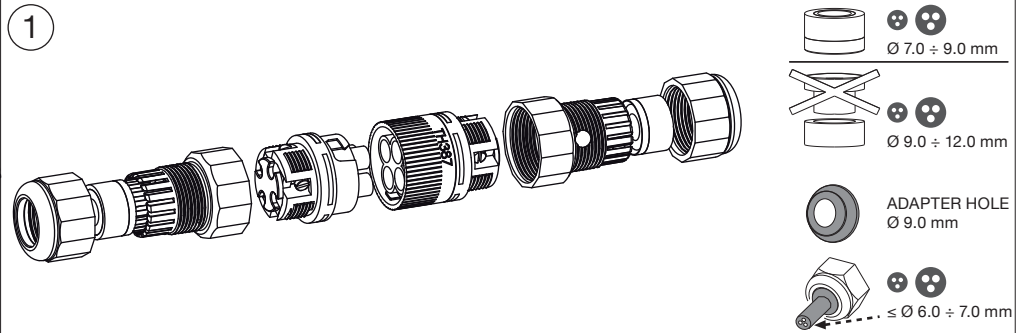

mini  
**TEE**  
PLUG

**TH387**

**IP68 3bar**

**MADE IN ITALY**

**Versione a vite standard**  
*Screw terminals*  
Code: THB.XXX.XXX (THR.XXX.XXX)

**4 POLES**

①	←	①
②	←	②
③	←	③
④	←	④
⊖	←	⑤

③.1

Accessori su richiesta  
Accessories on request

**IP68**

**30m**  
**3bar**

Omologato e certificato secondo EN61984.  
Approved and certified in accordance with EN61984.

mini  
**TEE**  
PLUG

**TH387**

IP68 3bar

MADE IN ITALY

**TH387**  
**2-3-4-5 POLES**

①

③

**Versione a vite standard**  
*Screw terminals*  
Code: THB.XXX.XXX (THR.XXX.XXX)

③.1

**Versione perforazione isolante**  
*Piercing terminals version*  
Code: THP.XXX.XXX

Accessori su richiesta  
Accessories on request

**IP68**

**30m**  
**3bar**

**TH387**  
**4-5 POLES**

**Screw terminals**  
Screws must be closed using a torque of: 0.8 Nm for pressure wire 4 POLES  
Screws must be closed using a torque of: 0.2 Nm for pressure wire 5 POLES