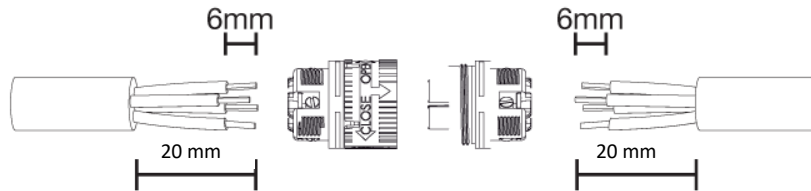

Accessori su richiesta  
Accessories on request

**IP68**

**30m**  
**3bar**

**TH387**  
**4-5 POLES**

**Screw terminals**  
Screws must be closed using a torque of: 0.8 Nm for pressure wire 4 POLES  
Screws must be closed using a torque of: 0.2 Nm for pressure wire 5 POLES