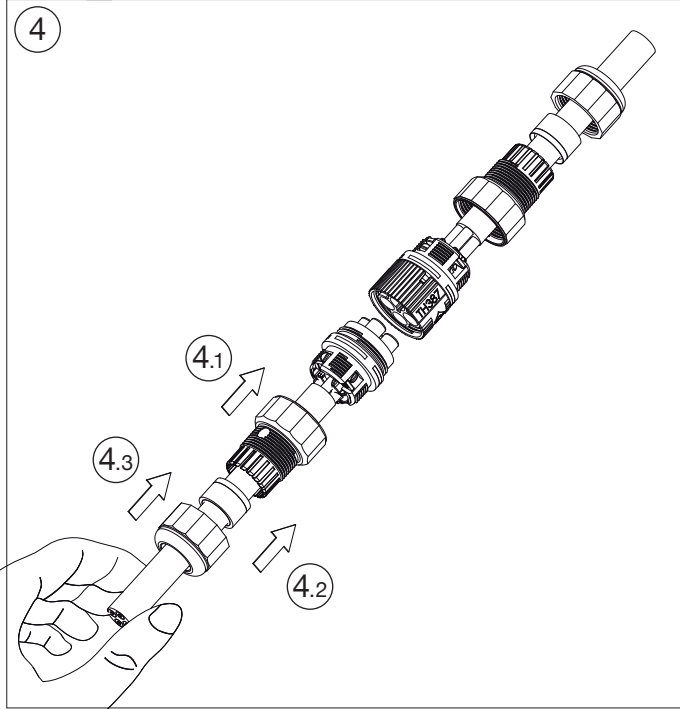

mini
TEE
PLUG

TH387

IP68 3bar

MADE IN ITALY

Versione a vite standard
Screw terminals
Code: THB.XXX.XXX (THR.XXX.XXX)

4 POLES

①	←	①
②	←	②
③	←	③
④	←	④
⊖	←	⑤

③.1

Versione perforazione isolante
Piercing terminals version
Code: THP.XXX.XXX

No sguainatura
No unsheathing