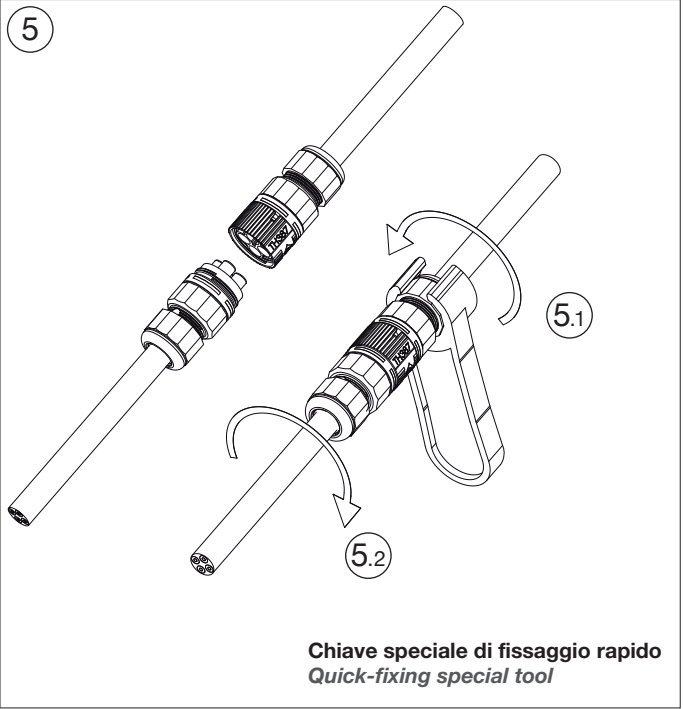

mini
TEE
PLUG

TH387

IP68 3bar

MADE IN ITALY

Versione a vite standard
Screw terminals
Code: THB.XXX.XXX (THR.XXX.XXX)

4 POLES

①	←	①
②	←	②
③	←	③
④	←	④
⊖	←	⑤

③.1

Versione perforazione isolante
Piercing terminals version
Code: THP.XXX.XXX

No sguainatura
No unsheathing