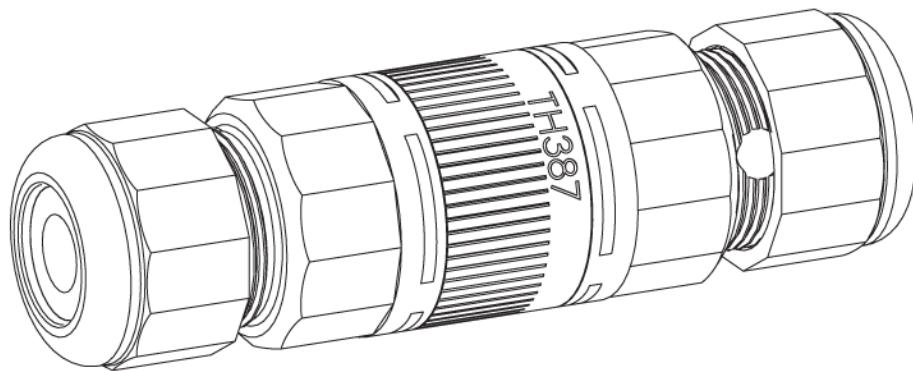

MADE IN ITALY

**TH387**  
**2-3-4-5 POLES**

①

③

**Versione a vite standard**  
*Screw terminals*  
Code: THB.XXX.XXX (THR.XXX.XXX)

③.1

**Versione perforazione isolante**  
*Piercing terminals version*  
Code: THP.XXX.XXX

**4 POLES**

No sguainatura  
No unsheathing

④

⑤

Chiave speciale di fissaggio rapido

**TH387**  
**2-3-4-5 POLES**

Versione a parete  
Panel-mounting version

Visit us on [www.techno.it](http://www.techno.it)

Accessori su richiesta  
Accessories on request

**IP68**

**30m**  
**3bar**

**TH387**  
**4-5 POLES**

**Screw terminals**  
Screws must be closed using a torque of: 0.8 Nm for pressure wire 4 POLES  
Screws must be closed using a torque of: 0.2 Nm for pressure wire 5 POLES