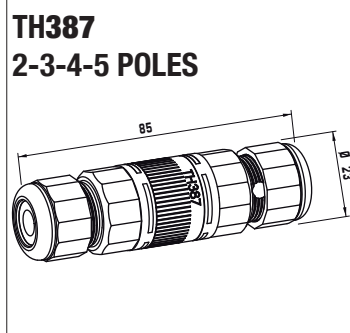

mini  
**TEE**  
PLUG

**TH387**

**IP68 3bar**

**MADE IN ITALY**

**Versione a vite standard**  
*Screw terminals*  
Code: THB.XXX.XXX (THR.XXX.XXX)

**4 POLES**

①	←	①
②	←	②
③	←	③
④	←	④
⊖	←	⑤

③.1

MADE IN ITALY

**TH387**  
**2-3-4-5 POLES**

①

③

**Versione a vite standard**  
*Screw terminals*  
Code: THB.XXX.XXX (THR.XXX.XXX)

③.1

**Versione perforazione isolante**  
*Piercing terminals version*  
Code: THP.XXX.XXX

Accessori su richiesta  
Accessories on request

**IP68**

**30m**  
**3bar**

**TH387**  
**4-5 POLES**

**Screw terminals**  
Screws must be closed using a torque of: 0.8 Nm for pressure wire 4 POLES  
Screws must be closed using a torque of: 0.2 Nm for pressure wire 5 POLES