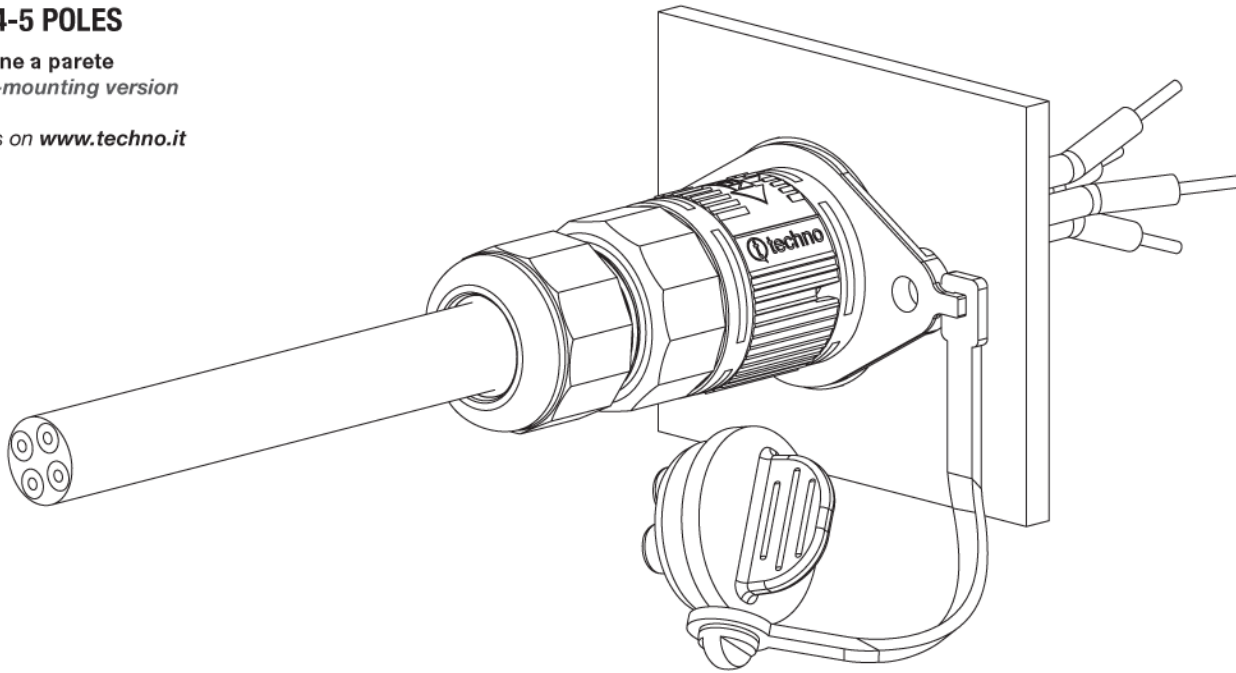

**4 POLES**

No sguainatura  
No unsheathing

④

⑤

Chiave speciale di fissaggio rapido

**TH387**  
**2-3-4-5 POLES**

Versione a parete  
Panel-mounting version

Visit us on [www.techno.it](http://www.techno.it)

Accessori su richiesta  
Accessories on request

**IP68**

**30m**  
**3bar**

**TH387**  
**4-5 POLES**

**Screw terminals**  
Screws must be closed using a torque of: 0.8 Nm for pressure wire 4 POLES  
Screws must be closed using a torque of: 0.2 Nm for pressure wire 5 POLES