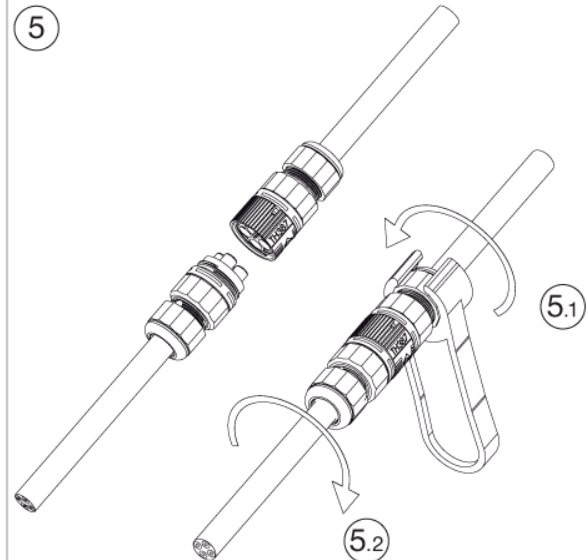

MADE IN ITALY

**TH387**  
**2-3-4-5 POLES**

①

③

**Versione a vite standard**  
*Screw terminals*  
Code: THB.XXX.XXX (THR.XXX.XXX)

③.1

**Versione perforazione isolante**  
*Piercing terminals version*  
Code: THP.XXX.XXX

**4 POLES**

No sguainatura  
No unsheathing

④

⑤

Chiave speciale di fissaggio rapido

**TH387**  
**2-3-4-5 POLES**

Versione a parete  
Panel-mounting version

Visit us on [www.techno.it](http://www.techno.it)

Accessori su richiesta  
Accessories on request

**IP68**

**30m**  
**3bar**

**TH387**  
**4-5 POLES**

**Screw terminals**  
Screws must be closed using a torque of: 0.8 Nm for pressure wire 4 POLES  
Screws must be closed using a torque of: 0.2 Nm for pressure wire 5 POLES